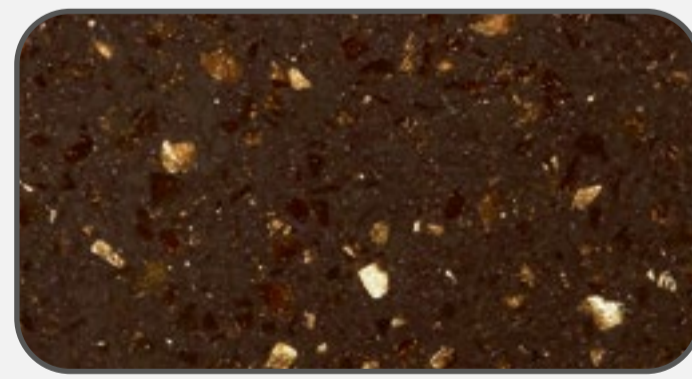

N 423 Sanded
Night

N 430 Sanded
Dust

N 440
Sahara

N 510 Metallic
White

N 539 Earl
Grey

N 610 Milk
Snow

N 612 White
Glacier

N 634
Splendor

N 810 Cobble
Grey

N 811
Cobble Ice

N 820 Cobble
Quartz

N 840
Cobble Gold

N 857 Cobble
Brown

N 927
Vulcanic

GRANIT TO'PLAMI

(egiluvchan tosh)